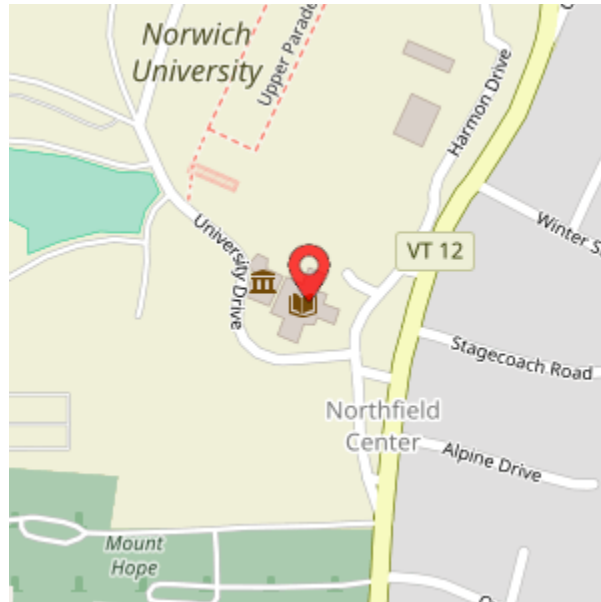

Vermont Armory at Norwich University

Northfield, VT

From RT 89 North & South

- ❖ RT 89 Exit 5 to RT 64 West
 - North Bound – **Left** Turn RT 64 West
 - South Bound – **Right** Turn RT 64 West
- ❖ RT 12 North – **Right** turn at the “tee”, bottom of hill
- ❖ University Drive – **Left** Turn follow the road through the University and the signs for PowWow